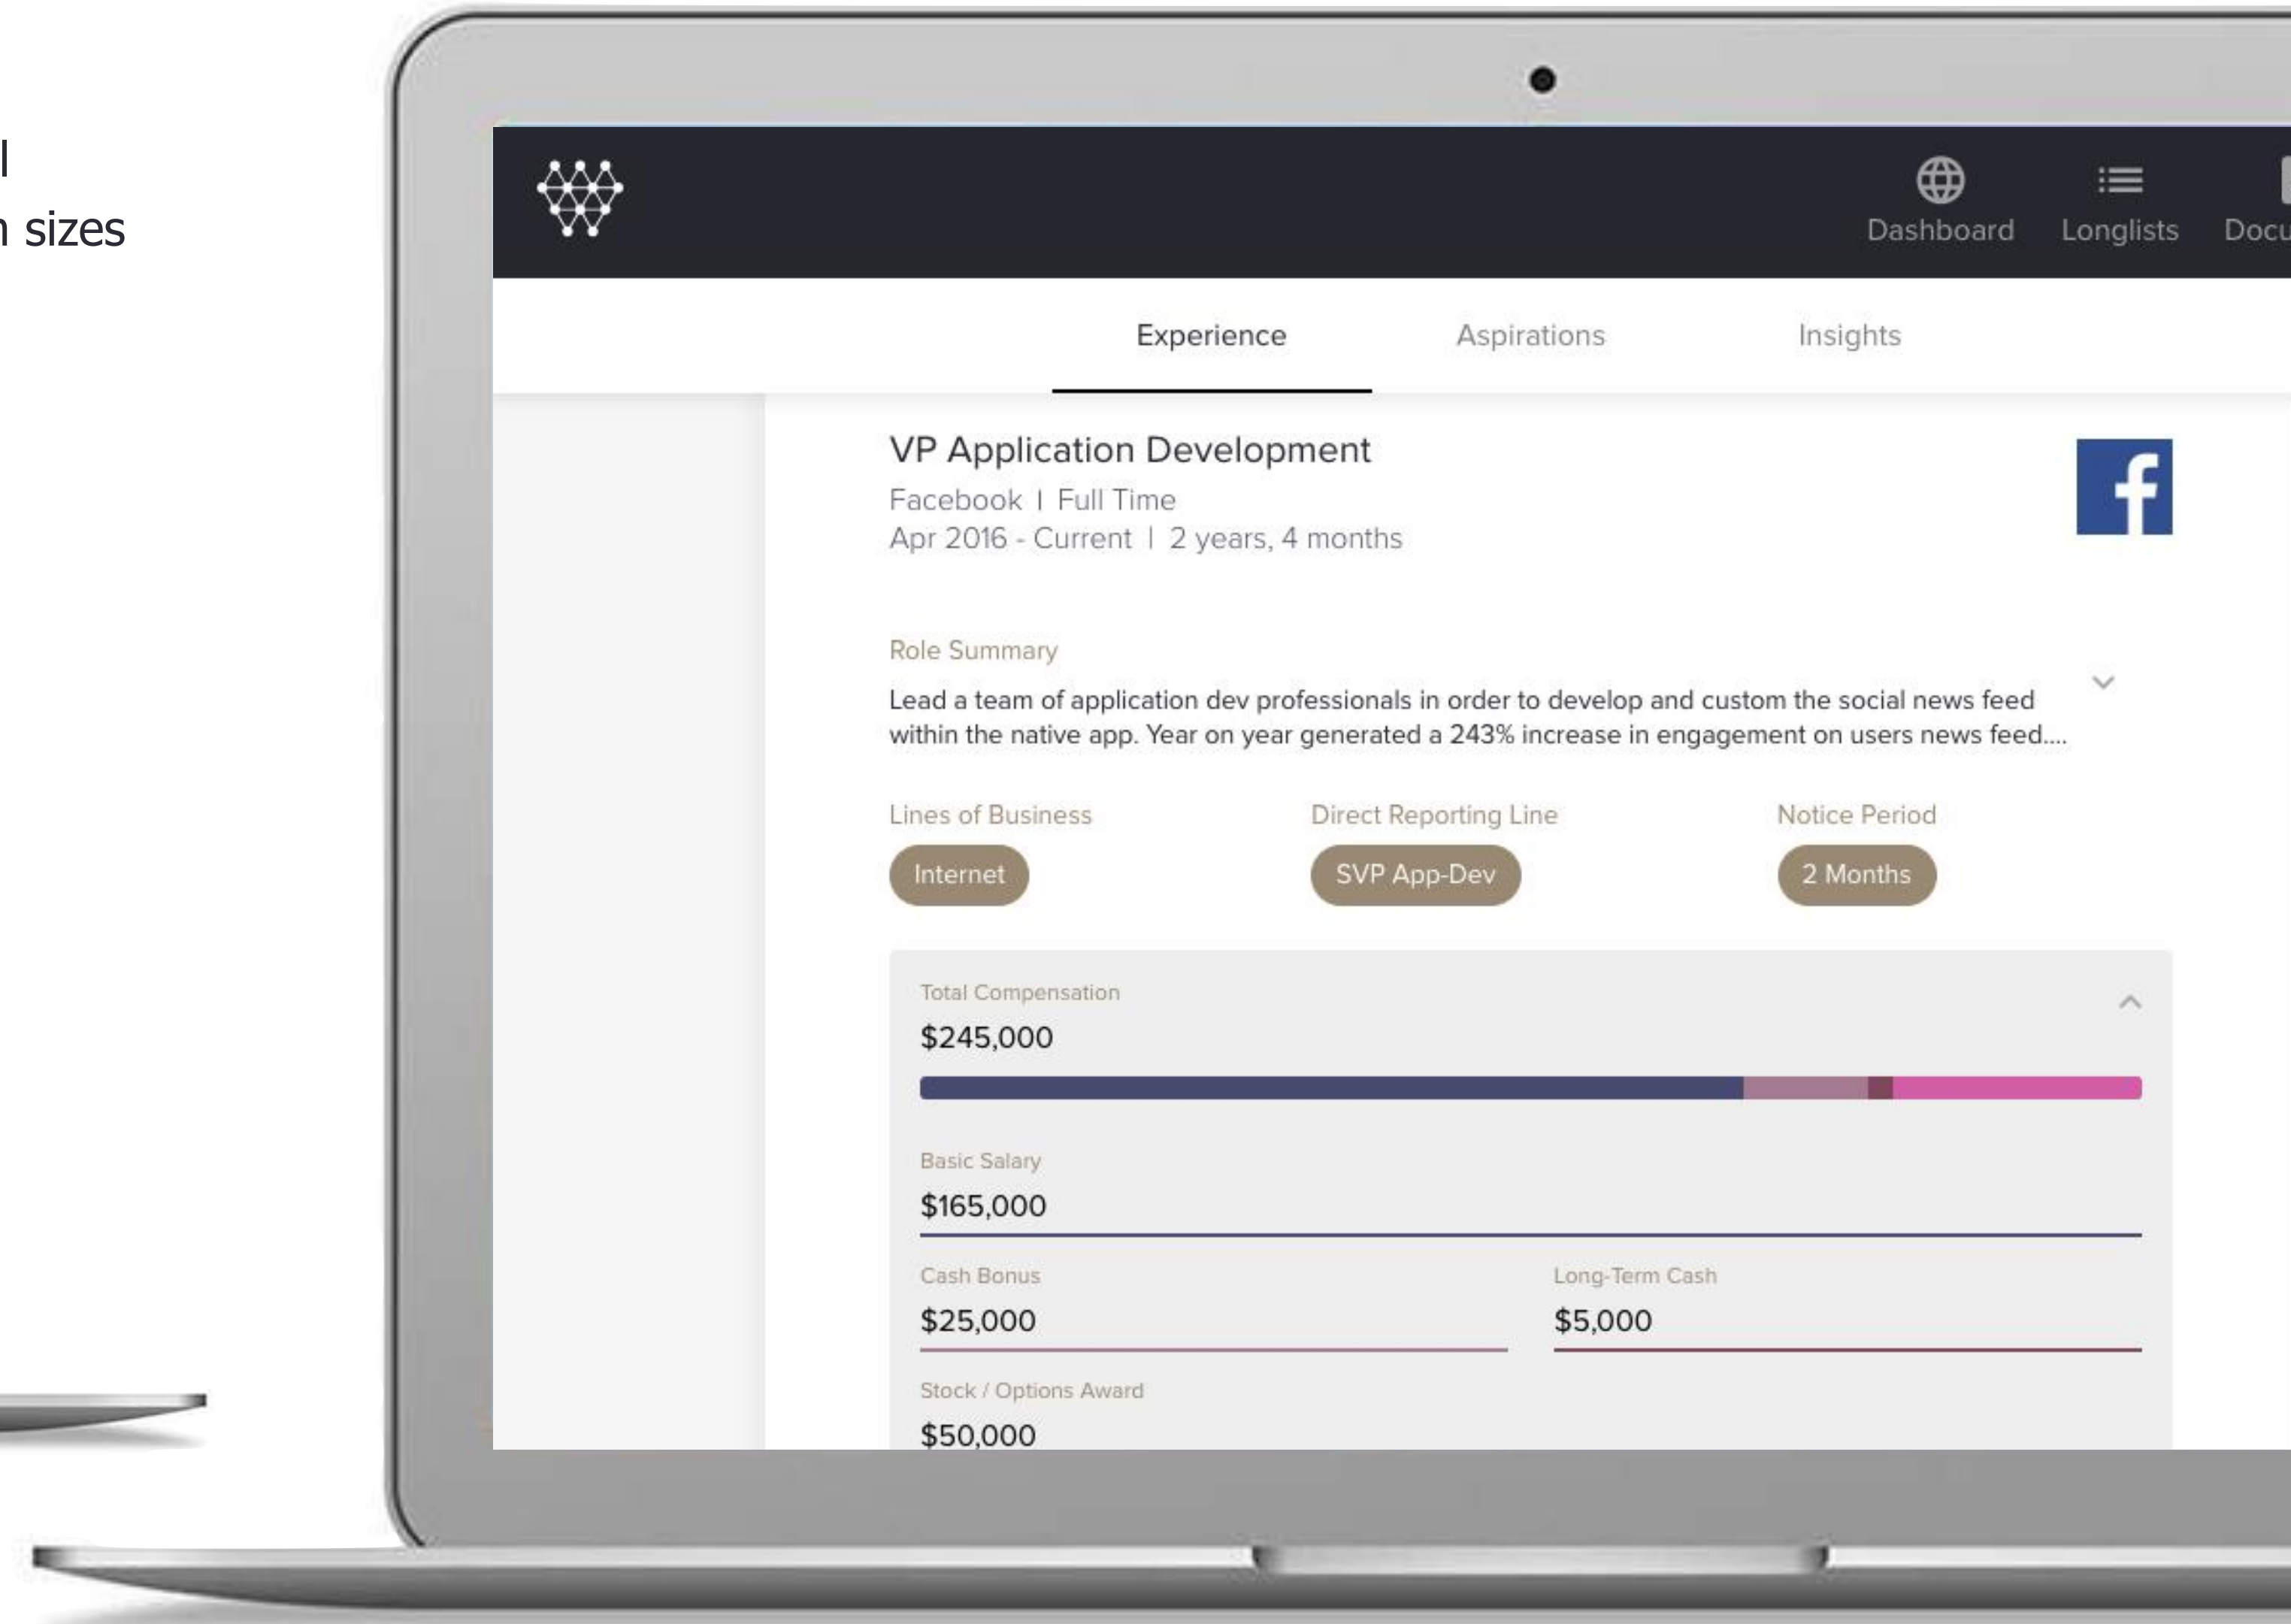

Addressing Static and Distributed Search Data

Access an unparalleled level of professional data on senior global executives, including details on career history, budgets and team sizes managed, total compensation and aspirations for the future.

Addressing Version Control and Access to Legacy Searches

Directly access senior pools of talent in real time. Use the dynamic search engine to review and create projects in minutes.

WINTER CIRCLE®

A MARLIN HAWK COMPANY