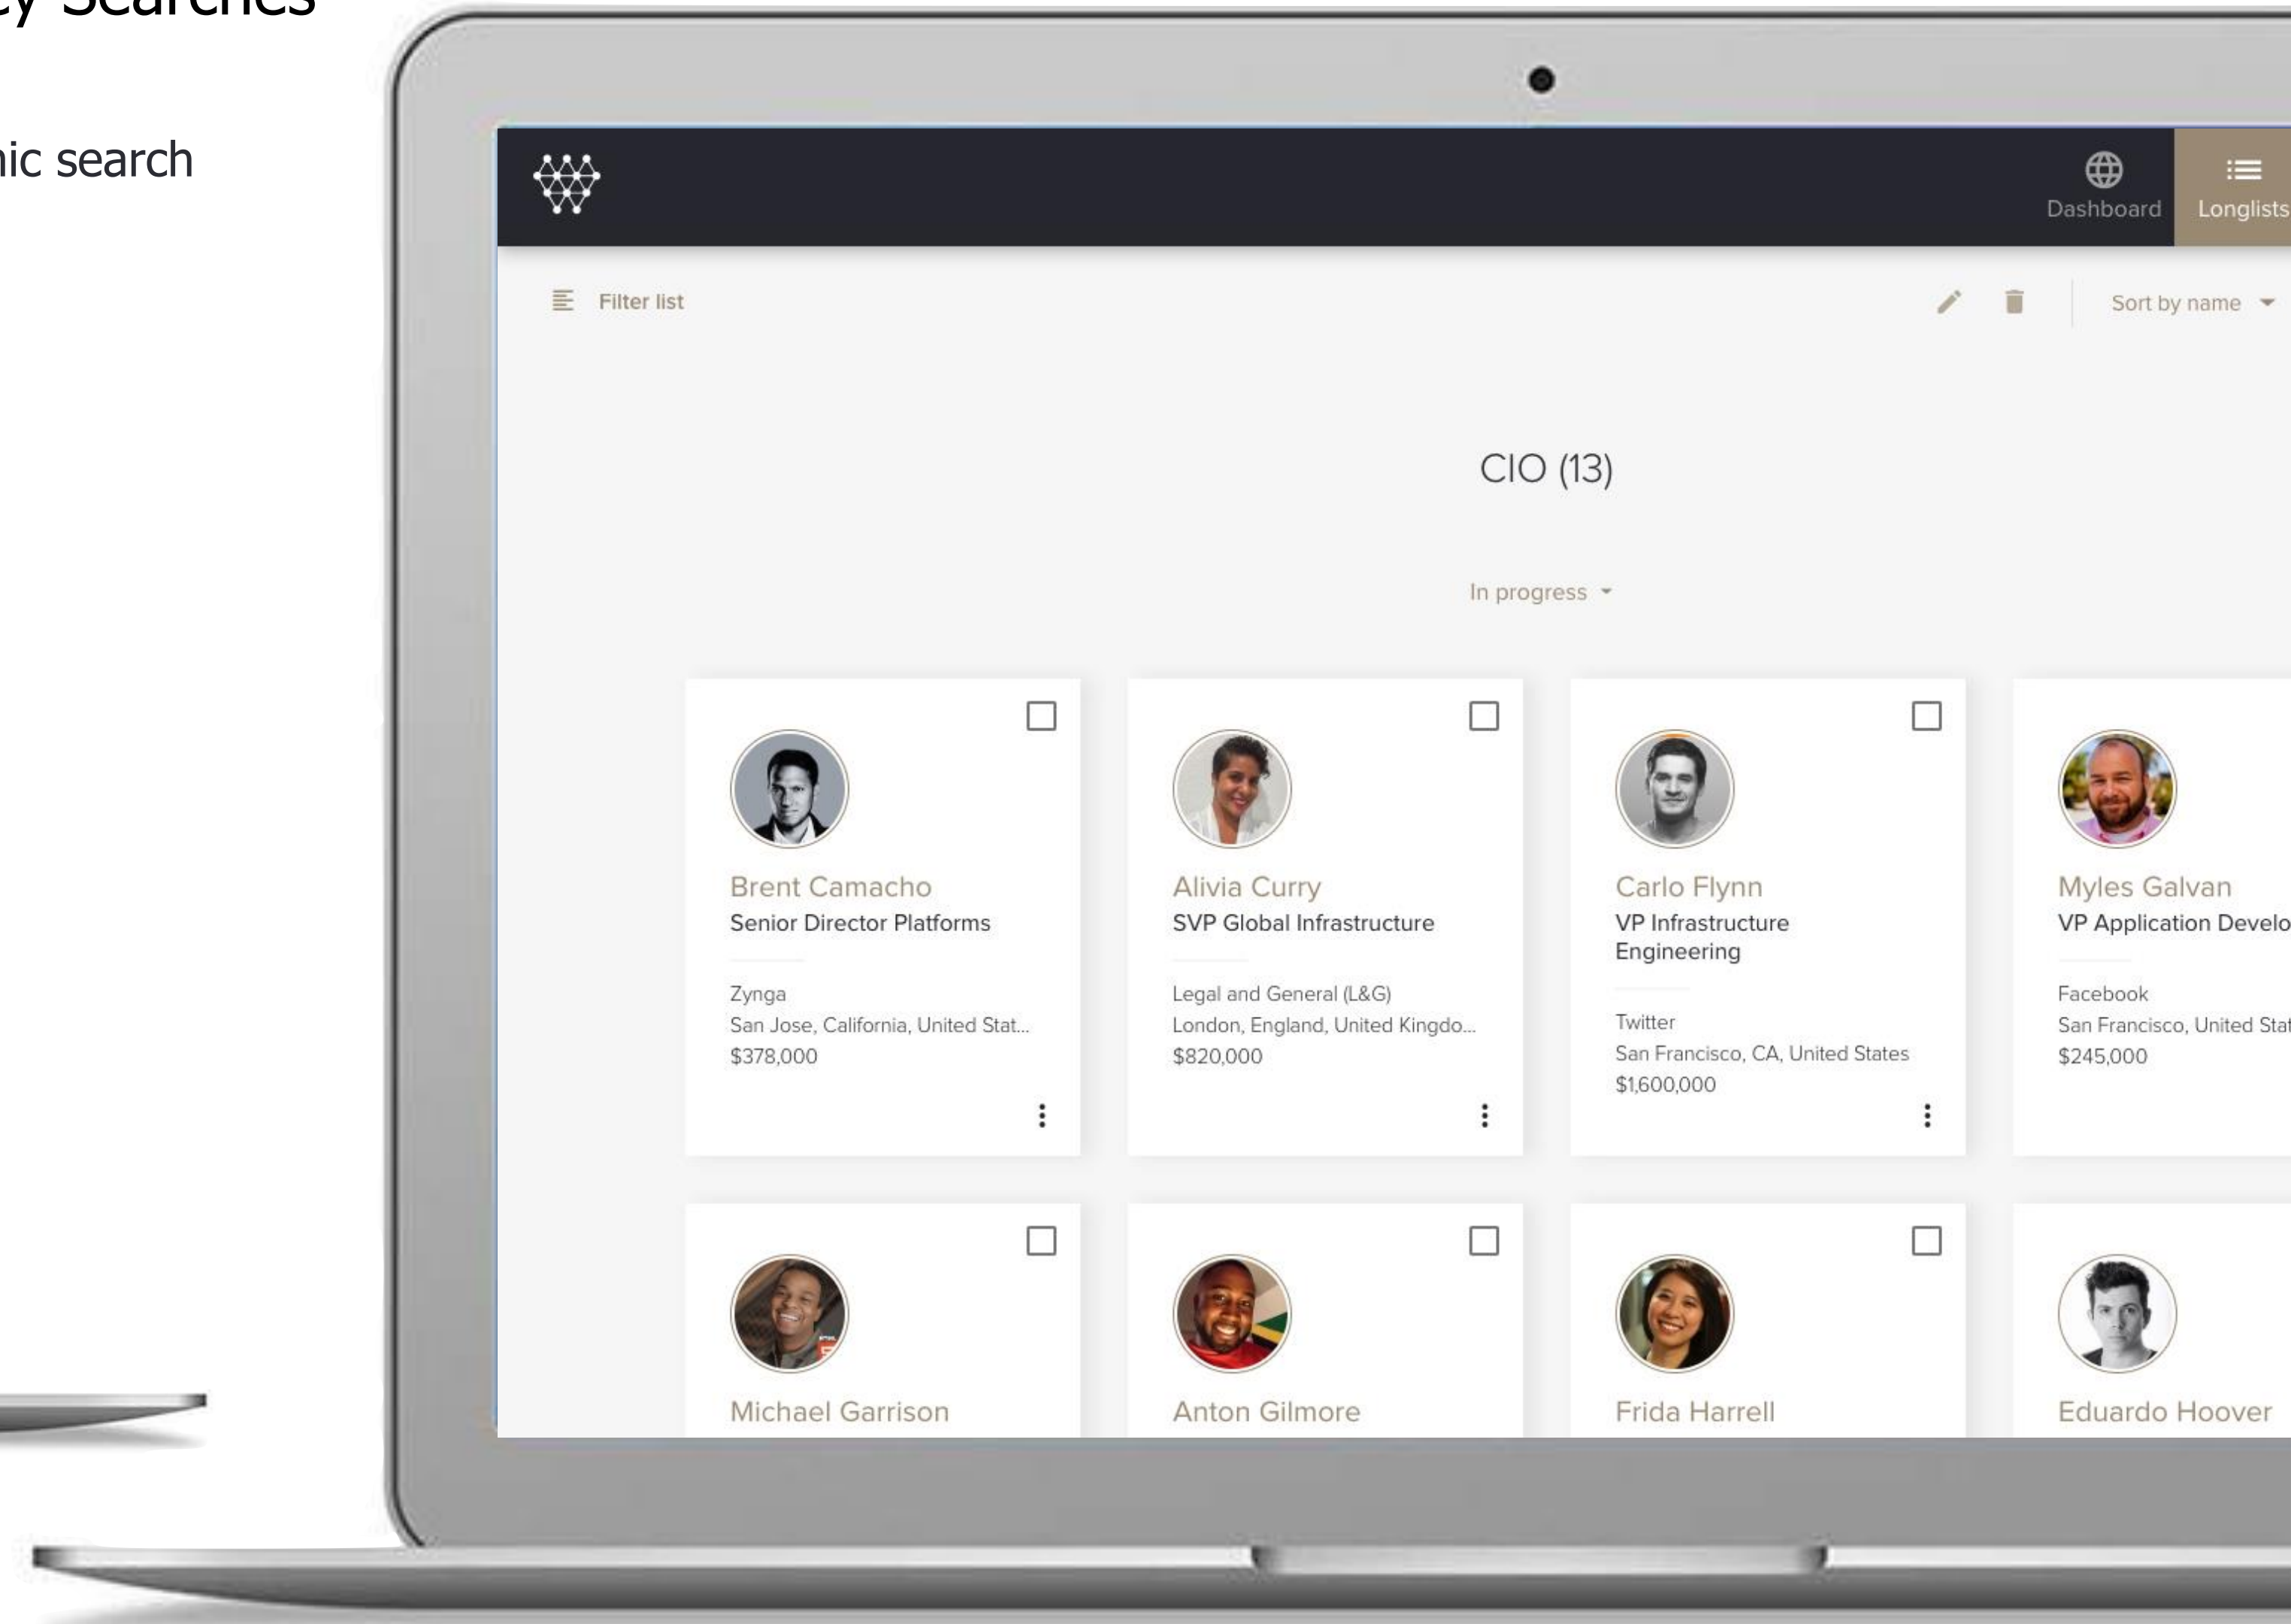

Addressing Static and Distributed Search Data

Access an unparalleled level of professional data on senior global executives, including details on career history, budgets and team sizes managed, total compensation and aspirations for the future.

Addressing Version Control and Access to Legacy Searches

Directly access senior pools of talent in real time. Use the dynamic search engine to review and create projects in minutes.

WINTER CIRCLE®

A MARLIN HAWK COMPANY