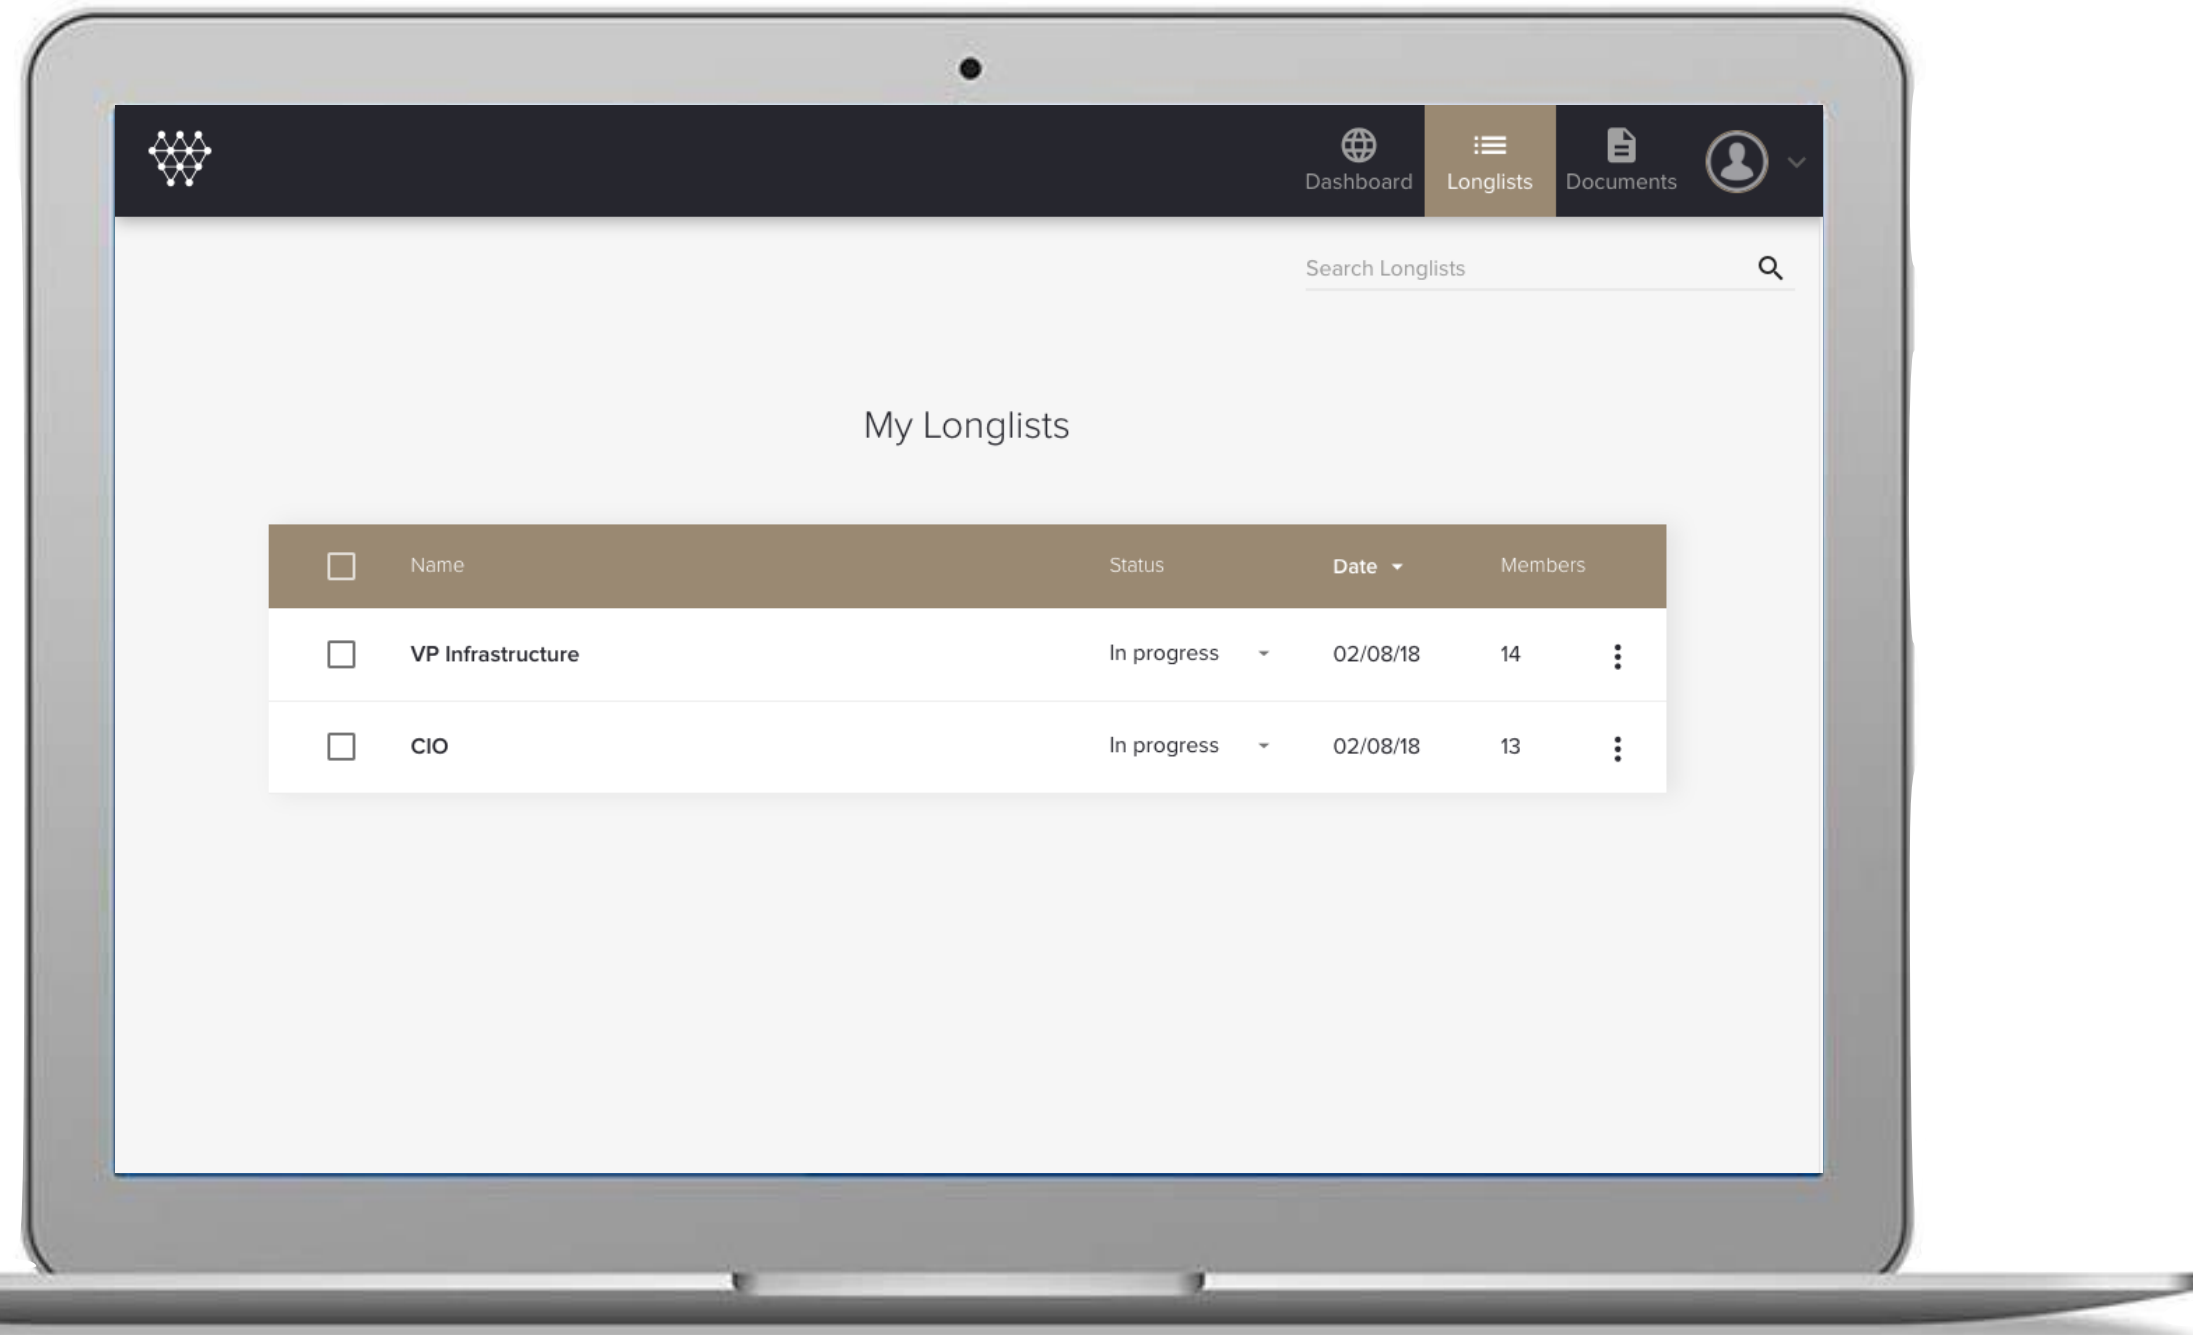

Addressing Static and Distributed Search Data

Access an unparalleled level of professional data on senior global executives, including details on career history, budgets and team sizes managed, total compensation and aspirations for the future.

Addressing Version Control and Access to Legacy Searches

Directly access senior pools of talent in real time. Use the dynamic search engine to review and create projects in minutes.

WINTER CIRCLE®

A MARLIN HAWK COMPANY